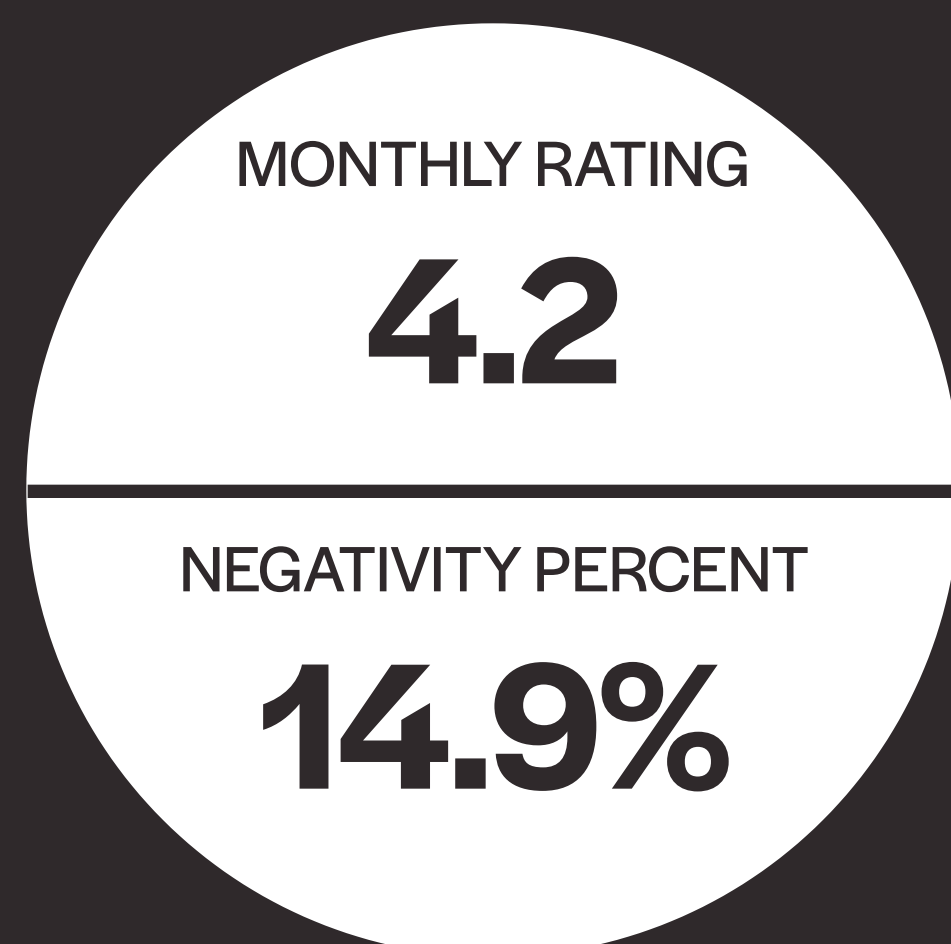

MAINTENANCE