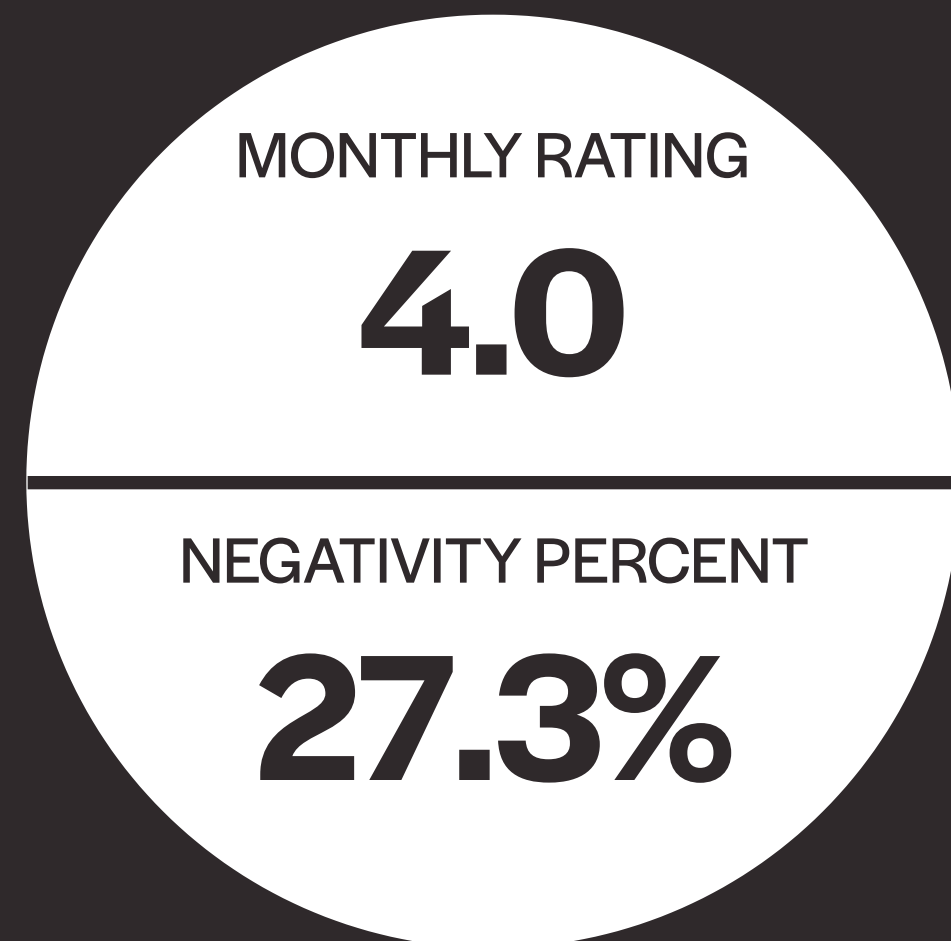

TOPIC COMPARISON TABLE

Percentage of reviews impacted by each topic being mentioned.

POSITIVE REVIEWS
 NEGATIVE REVIEWS

LEASING PROCESS	1.73%
BILLING / FEES	0.00%
MANAGEMENT	1.69%
MOVE OUT	18.50%
MAINTENANCE	20.34%
MOVE IN	0.00%
NOISE	3.39%
MAINTENANCE STAFF	34.10%
PESTS	20.34%
PARKING	5.20%
FRIENDLINESS	3.39%
CUSTOMER SERVICE	4.05%
NEIGHBORS	10.17%
PRICING	7.51%
HELPFULNESS	0.00%
STAFF	3.39%
COMMUNITY	2.89%
TOUR	8.47%
PROFESSIONALISM	10.40%
PROPERTY MANAGER	0.00%
AMBIANCE	2.89%
COMMUNICATION	8.47%
AMENITIES	12.14%
SAFETY / SECURITY	10.17%
LOCATION	1.73%
AESTHETICS	15.25%
CLEANLINESS	6.94%
RENT	0.00%
	28.32%
	11.86%
	17.34%
	1.69%
	0.00%
	3.39%
	0.00%
	5.08%
	3.47%
	1.69%
	2.89%
	0.00%
	5.20%
	15.25%
	30.64%
	8.47%
	13.87%
	1.69%
	32.95%
	0.00%
	12.14%
	0.00%
	19.08%
	5.08%
	0.58%
	11.86%

TOUR

MOVE-IN

MAINTENANCE

RENEWAL

MOVE-OUT

MINIMIZE NEGATIVITY

*The 7 topics most often mentioned in **negative** reviews. Below benchmark is preferred, meaning the group has fewer negative mentions of each topic.

MAINTENANCE	-41.7% below benchmark	
MANAGEMENT	-29.5% below benchmark	
COMMUNICATION	-32.3% below benchmark	
STAFF	-41.9% below benchmark	
SAFETY/SECURITY	-89.1% below benchmark	
BILLING/FEES	-84.9% below benchmark	
PARKING	-22.5% below benchmark	

MAXIMIZE POSITIVITY

*The 7 topics most often mentioned in **positive** reviews. Above benchmark is preferred, meaning the group has more positive mentions of each topic.

STAFF	-58.2% below benchmark	
LOCATION	+133.1% above benchmark	
MAINTENANCE STAFF	-45.7% below benchmark	
MAINTENANCE	+148.5% above benchmark	
AMENITIES	+130.4% above benchmark	
HELPFULNESS	-42.3% below benchmark	
AESTHETICS	+10.5% above benchmark	

TOP 5 TOPICS ABOVE BENCHMARK