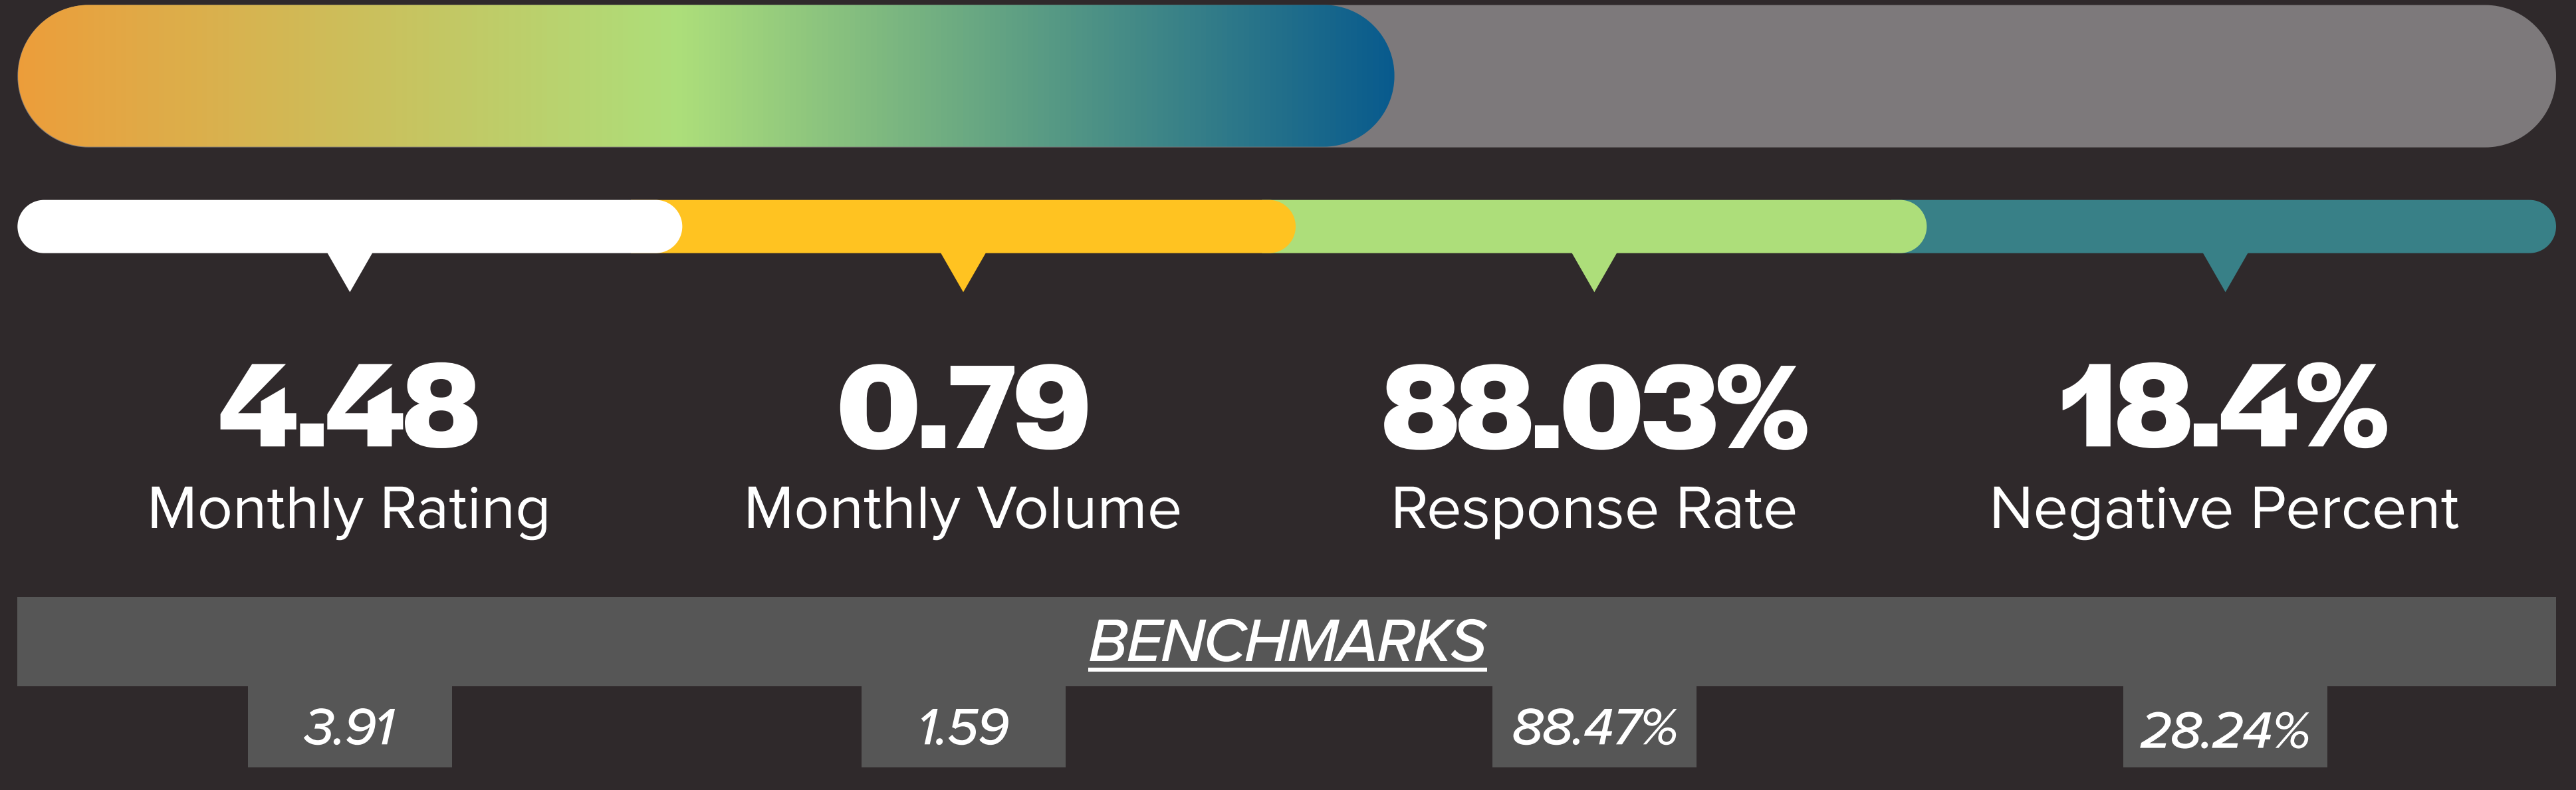

## TOPIC COMPARISON TABLE

Percentage of reviews impacted by each topic being mentioned.

 POSITIVE REVIEWS  
 NEGATIVE REVIEWS

LEASING PROCESS	1.73%
BILLING / FEES	0.00%
MANAGEMENT	1.69%
MOVE OUT	18.50%
MAINTENANCE	20.34%
MOVE IN	0.00%
NOISE	3.39%
MAINTENANCE STAFF	34.10%
PESTS	20.34%
PARKING	5.20%
FRIENDLINESS	3.39%
CUSTOMER SERVICE	4.05%
NEIGHBORS	10.17%
PRICING	7.51%
HELPFULNESS	0.00%
STAFF	3.39%
COMMUNITY	2.89%
TOUR	8.47%
PROFESSIONALISM	10.40%
PROPERTY MANAGER	0.00%
AMBIANCE	2.89%
COMMUNICATION	8.47%
AMENITIES	12.14%
SAFETY / SECURITY	10.17%
LOCATION	1.73%
AESTHETICS	15.25%
CLEANLINESS	6.94%
RENT	0.00%
	28.32%
	11.86%
	17.34%
	1.69%
	0.00%
	3.39%
	0.00%
	5.08%
	3.47%
	1.69%
	2.89%
	0.00%
	5.20%
	15.25%
	30.64%
	8.47%
	13.87%
	1.69%
	32.95%
	0.00%
	12.14%
	0.00%
	19.08%
	5.08%
	0.58%
	11.86%

### TOUR

### MAXIMIZE POSITIVITY

\*The 7 topics most often mentioned in **positive** reviews. Above benchmark is preferred, meaning the group has more positive mentions of each topic.

STAFF	-58.2% below benchmark	
LOCATION	+133.1% above benchmark	
MAINTENANCE STAFF	-45.7% below benchmark	
MAINTENANCE	+148.5% above benchmark	
AMENITIES	+130.4% above benchmark	
HELPFULNESS	-42.3% below benchmark	
AESTHETICS	+10.5% above benchmark	